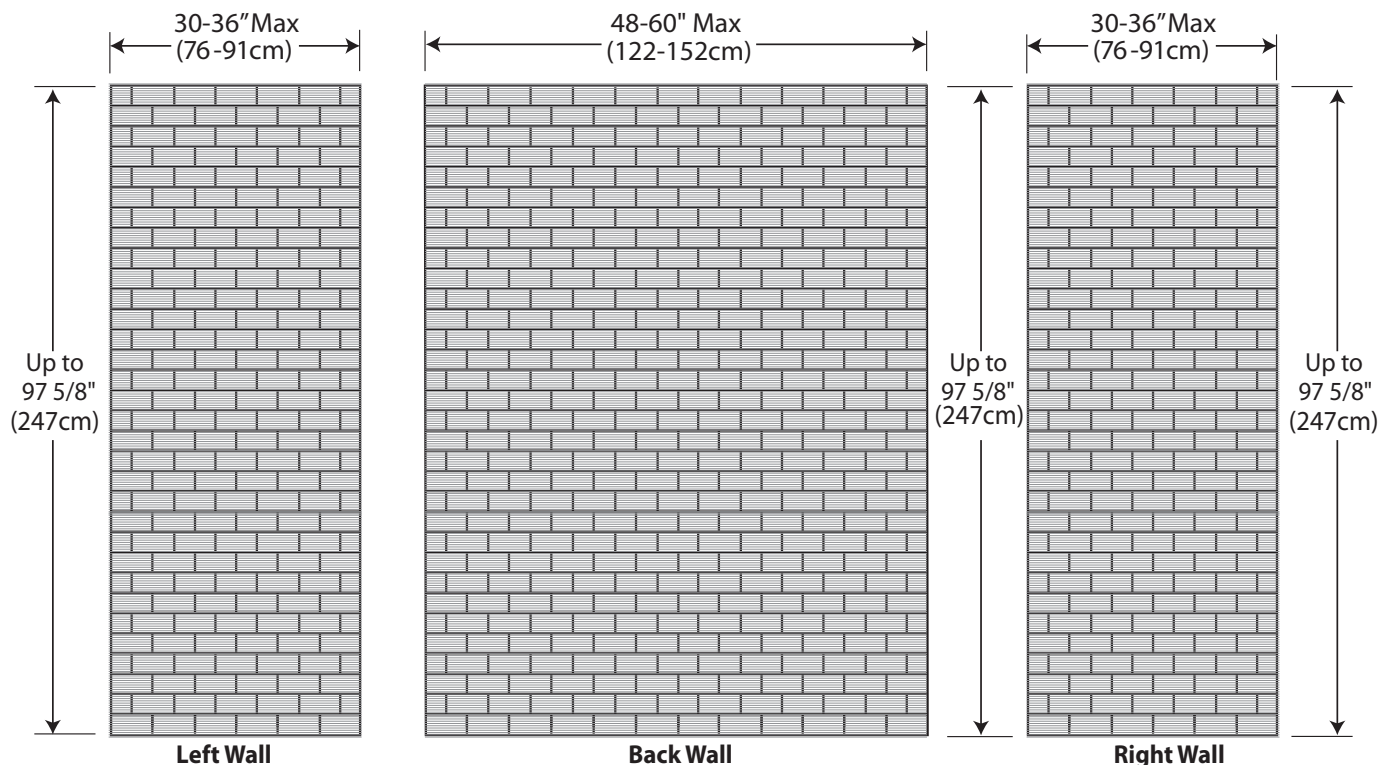

3" x 6" Vision Panel System

Wall Surrounds
Technical Specifications

Standard Features:

- Staggered Brick Pattern: 3" x 6" (8cm x 15cm)
- Textured Surface
- Up to 97 5/8" (247cm) Max height
- Back Wall: 48-60" (122-152cm) Max width
- Side Walls: 30-36" (76cm-91cm) Max width
- 5/16" (0.8cm) Nominal thickness
- Matte finish

Minimum Order Quantities Apply

Optional Accessories:

- 2 1/4" x up to 120" x 3/4" Trim Strips (6cm x 305cm x 2cm)
- Soap Dishes
- Shampoo Shelves
- Foot Rests
- Additional Accessories available upon request (minimum quantities apply).