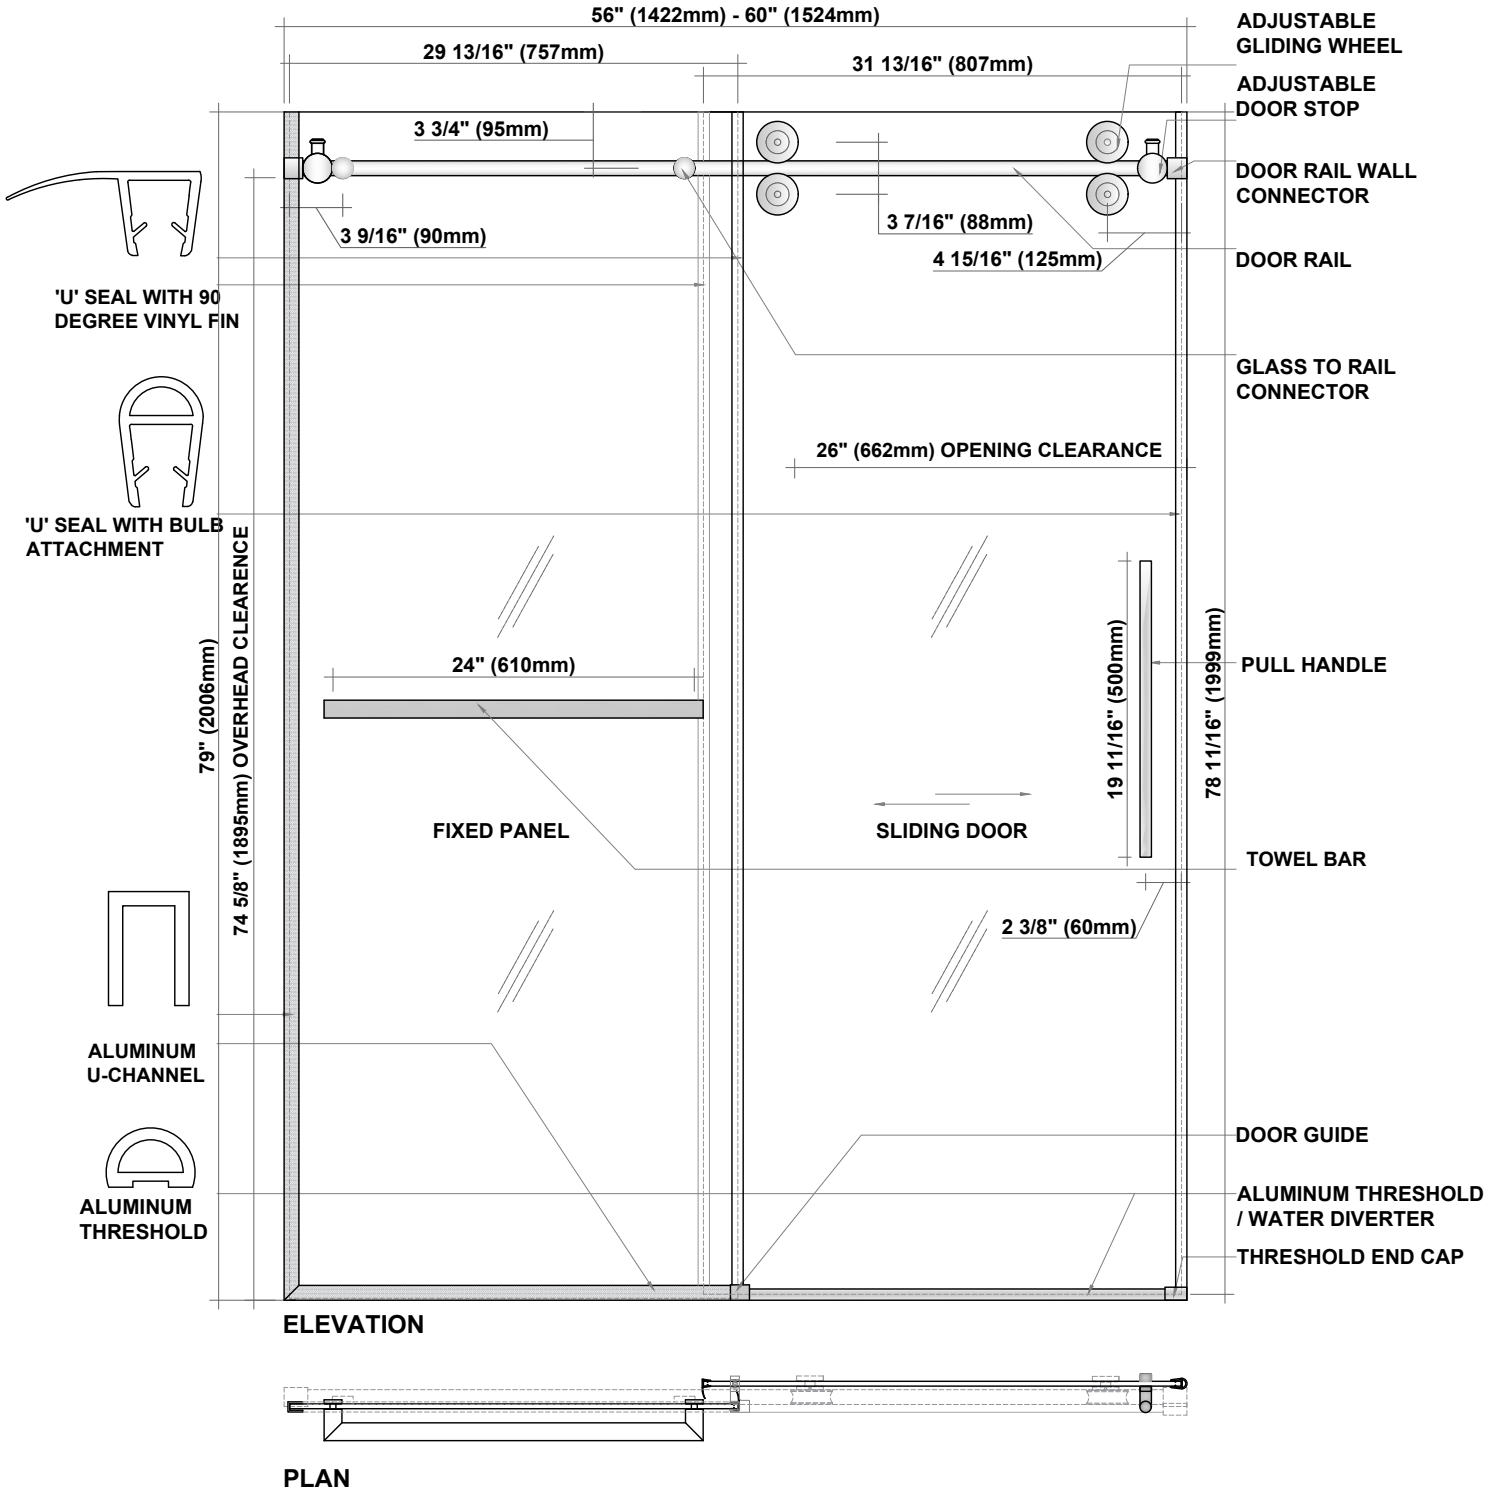

Tub & Shower Enclosures

Cosmopolitan-U

**SPECIFICATIONS ARE SUBJECT TO CHANGE WITHOUT NOTICE

Revised: 2021.09.14
© 2021 Copyright IMI International Marble, LLC