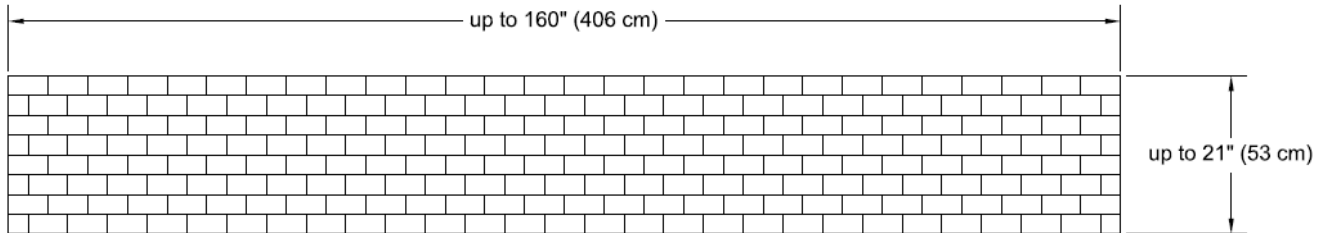

3" x 6" Subway Tile Kitchen Backsplash

FEATURES Dimensional Tolerance $\pm \frac{1}{8}$ ". Dimensions needed for site preparation should be measured from the unit. American Bath Group assumes no responsibility for preparatory work.

Type and Model #	Material	Wall Finish	Pieces	Pkg. Wt. lbs
Wall Surround #WS-ST-SU-3X6	Cast Marble	3" x 6" Subway Tile Pattern	1	247

DIMENSIONS

Specifications	inches
Width:	160
Depth:	30
Height:	21
Tile Pattern	3" x 6" Subway Tile Pattern