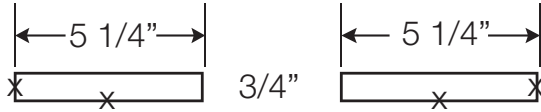

ACC-SS-7

inches

7 X 7 SHAMPOO SHELF CAST MARBLE

* Also available in IMI ProCast™

FEATURES

- Size: 7" x 7" x 9 7/8"
- Height: 1 1/2"
- Corner mount shampoo shelf — designed to accommodate larger shampoo/soap containers
- Gloss Finish
- Optional: Matte Finish

COLOR & TRIM OPTIONS

Standard Color	Code
----------------	------

White	SW
-------	----

Optional Color	Code
----------------	------

Cream	SC
Ivory	SI
Warm White	WW

Additional custom colors available.

Cast Marble Solutions

ACC-SS-7

7 X 7 SHAMPOO SHELF
CAST MARBLE

1/4" Thick Supports

FEATURES Dimensional Tolerance $\pm 1/8"$. Dimensions needed for site preparation should be measured from the unit. American Bath Group assumes no responsibility for preparatory work.

Type and Model #	Material	Wall Finish	Pieces
Shampoo Shelf #ACC-SS-7	Cast Marble	Anti-Slip Textured Finish	1

DIMENSIONS

Specifications	inches
Shampoo Shelf Length:	7
Shampoo Shelf Width:	7
Shampoo Shelf Depth:	9 7/8
Shampoo Shelf Thickness:	3/4 - 1 1/2