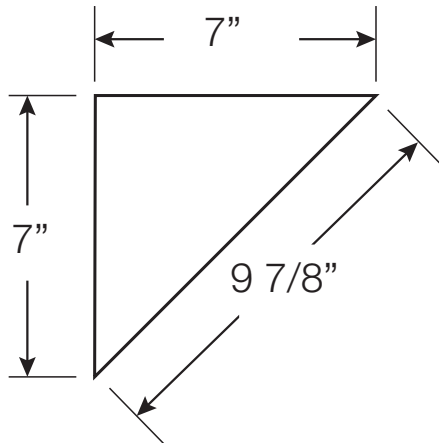

ACC-SS-7

inches

7 X 7 SHAMPOO SHELF CAST MARBLE

* Also available in IMI ProCast™

FEATURES

- Size: 7" x 7" x 9 7/8"
- Height: 1 1/2"
- Corner mount shampoo shelf — designed to accommodate larger shampoo/soap containers
- Gloss Finish
- Optional: Matte Finish

ACC-SS-7

7 X 7 SHAMPOO SHELF
CAST MARBLE

1/4" Thick Supports

FEATURES Dimensional Tolerance $\pm 1/8"$. Dimensions needed for site preparation should be measured from the unit. American Bath Group assumes no responsibility for preparatory work.

Type and Model #	Material	Wall Finish	Pieces
Shampoo Shelf #ACC-SS-7	Cast Marble	Anti-Slip Textured Finish	1

DIMENSIONS

Specifications	inches
Shampoo Shelf Length:	7
Shampoo Shelf Width:	7
Shampoo Shelf Depth:	9 7/8
Shampoo Shelf Thickness:	3/4 - 1 1/2