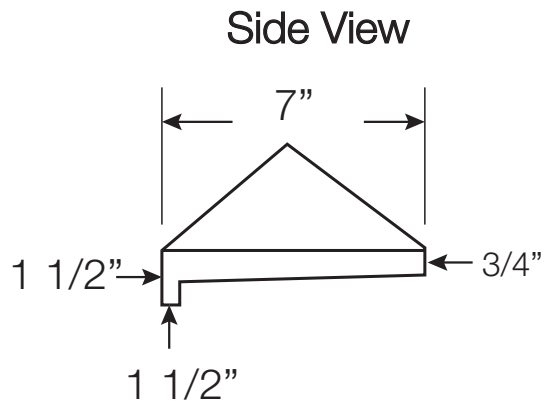

ACC-SS-7

inches

7 X 7 SHAMPOO SHELF CAST MARBLE

* Also available in IMI ProCast™

FEATURES

- Size: 7" x 7" x 9 7/8"
- Height: 1 1/2"
- Corner mount shampoo shelf — designed to accommodate larger shampoo/soap containers
- Gloss Finish
- Optional: Matte Finish

ACC-SS-7

7 X 7 SHAMPOO SHELF
CAST MARBLE

1/4" Thick Supports

FEATURES Dimensional Tolerance $\pm 1/8"$. Dimensions needed for site preparation should be measured from the unit. American Bath Group assumes no responsibility for preparatory work.

Type and Model #	Material	Wall Finish	Pieces
Shampoo Shelf #ACC-SS-7	Cast Marble	Anti-Slip Textured Finish	1

DIMENSIONS

Specifications	inches
Shampoo Shelf Length:	7
Shampoo Shelf Width:	7
Shampoo Shelf Depth:	9 7/8
Shampoo Shelf Thickness:	3/4 - 1 1/2