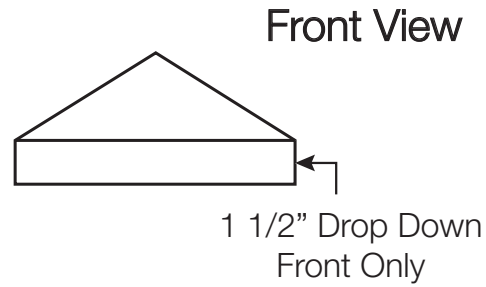

ACC-SS-7

inches

7 X 7 SHAMPOO SHELF CAST MARBLE

* Also available in IMI ProCast™

FEATURES

- Size: 7" x 7" x 9 7/8"
- Height: 1 1/2"
- Corner mount shampoo shelf — designed to accommodate larger shampoo/soap containers
- Gloss Finish
- Optional: Matte Finish

ACC-SS-7

7 X 7 SHAMPOO SHELF
CAST MARBLE

1/4" Thick Supports

FEATURES Dimensional Tolerance $\pm 1/8"$. Dimensions needed for site preparation should be measured from the unit. American Bath Group assumes no responsibility for preparatory work.

Type and Model #	Material	Wall Finish	Pieces
Shampoo Shelf #ACC-SS-7	Cast Marble	Anti-Slip Textured Finish	1

DIMENSIONS

Specifications	inches
Shampoo Shelf Length:	7
Shampoo Shelf Width:	7
Shampoo Shelf Depth:	9 7/8
Shampoo Shelf Thickness:	3/4 - 1 1/2