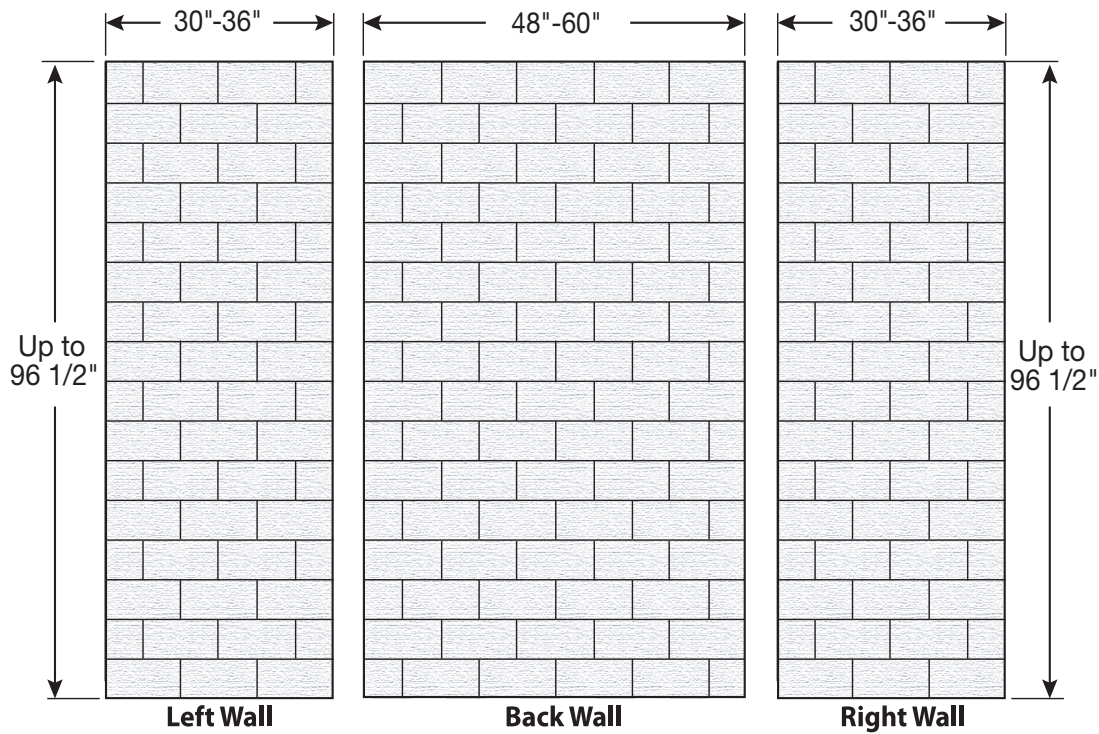

WS-TV6x12

6" X 12" TEXTURED VISION WALL SURROUND
CAST MARBLE

FEATURES Dimensional Tolerance $\pm \frac{1}{8}$ ". Dimensions needed for site preparation should be measured from the unit. American Bath Group assumes no responsibility for preparatory work.

Type and Model #	Material	Wall Finish	Pieces
Wall Surround #WS-TV6x12	Cast Marble	6 x 12 Textured Vision Wall Pattern	3

DIMENSIONS

Specifications	inches
Side Wall Width:	30-36
Back Wall Width:	48-60
Height:	Up to 96 1/2
Tile Pattern	6 x 12 Textured Vision

Rev. 09.24.20