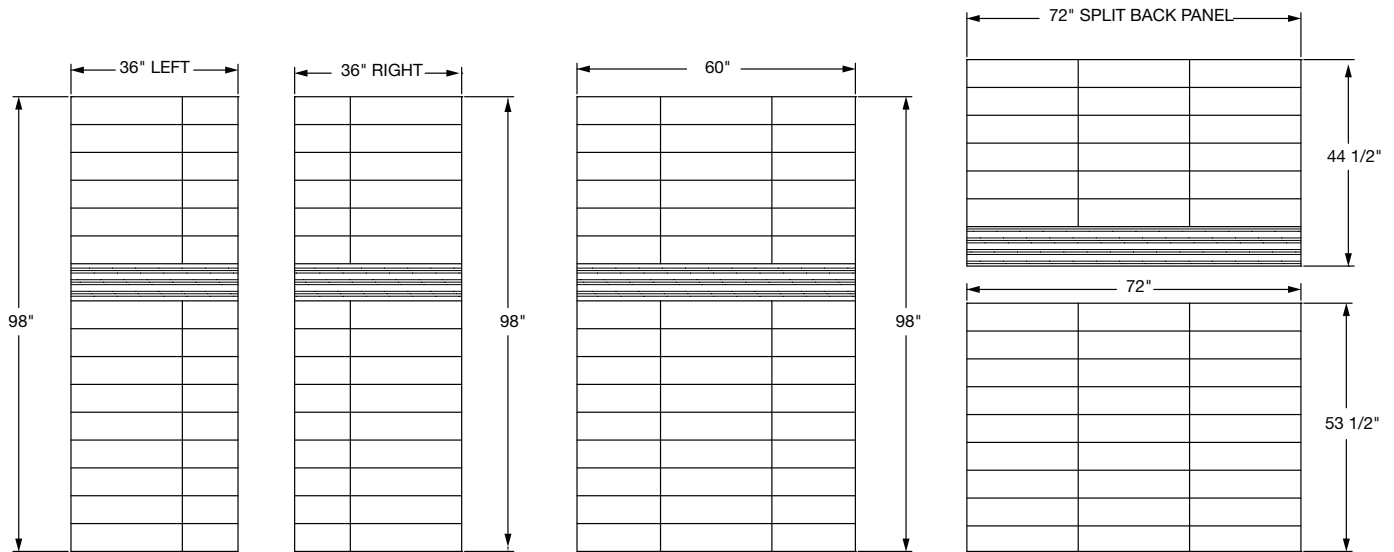

White SW

Optional Color	Code
----------------	------

Cream SC
Ivory SI
Warm White WW

Additional custom colors available.

FEATURES

- Individual 'brick' size: 6" x 24"
- 8" integral linear listello
- Up to 98" max height
- Walls: 36", 60", or 72"W
- Nominal thickness: $\frac{5}{16}$
(+/- $\frac{1}{16}$ variance)
- All panels are made oversized and must be measured and cut to fit on site
- Uses include, but are not limited to, tub & shower surrounds
- Accessory and color options are available

OPTIONAL ACCESSORIES

- 2 $\frac{1}{4}$ " x up to 120" x $\frac{3}{4}$ " trim strips
- Soap dishes
- Shampoo shelves
- Foot rests
- Additional accessories available upon request (minimum quantities apply).

Cast Marble Solutions

WS-TX-LL6x24

6" X 24" TEXTURED LINEAR LISTELLO
CAST MARBLE

FEATURES Dimensional Tolerance $\pm \frac{1}{8}$ ". Dimensions needed for site preparation should be measured from the unit. American Bath Group assumes no responsibility for preparatory work.

Type and Model #	Material	Wall Finish	Pieces
Wall Surround #WS-TX-LL6x24	Cast Marble	6 x 24 Textured Linear Listello Wall Pattern	3

DIMENSIONS

Specifications	inches
Side Wall Width:	36 or 60
Back Wall Width:	72
Height:	Up to 96
Tile Pattern	6 x 24 Textured Linear Listello